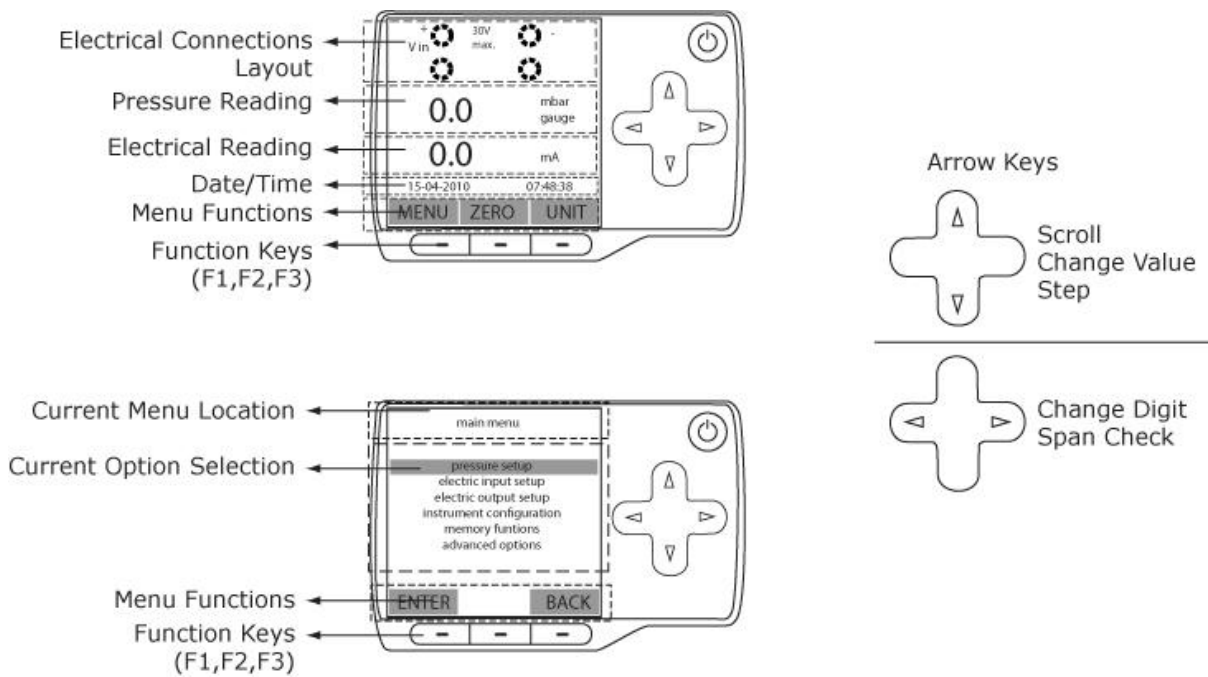

Calibrator Interface

Navigation Layout

Menu Structure

Note; for detailed description on all menu topics, refer to the user manual