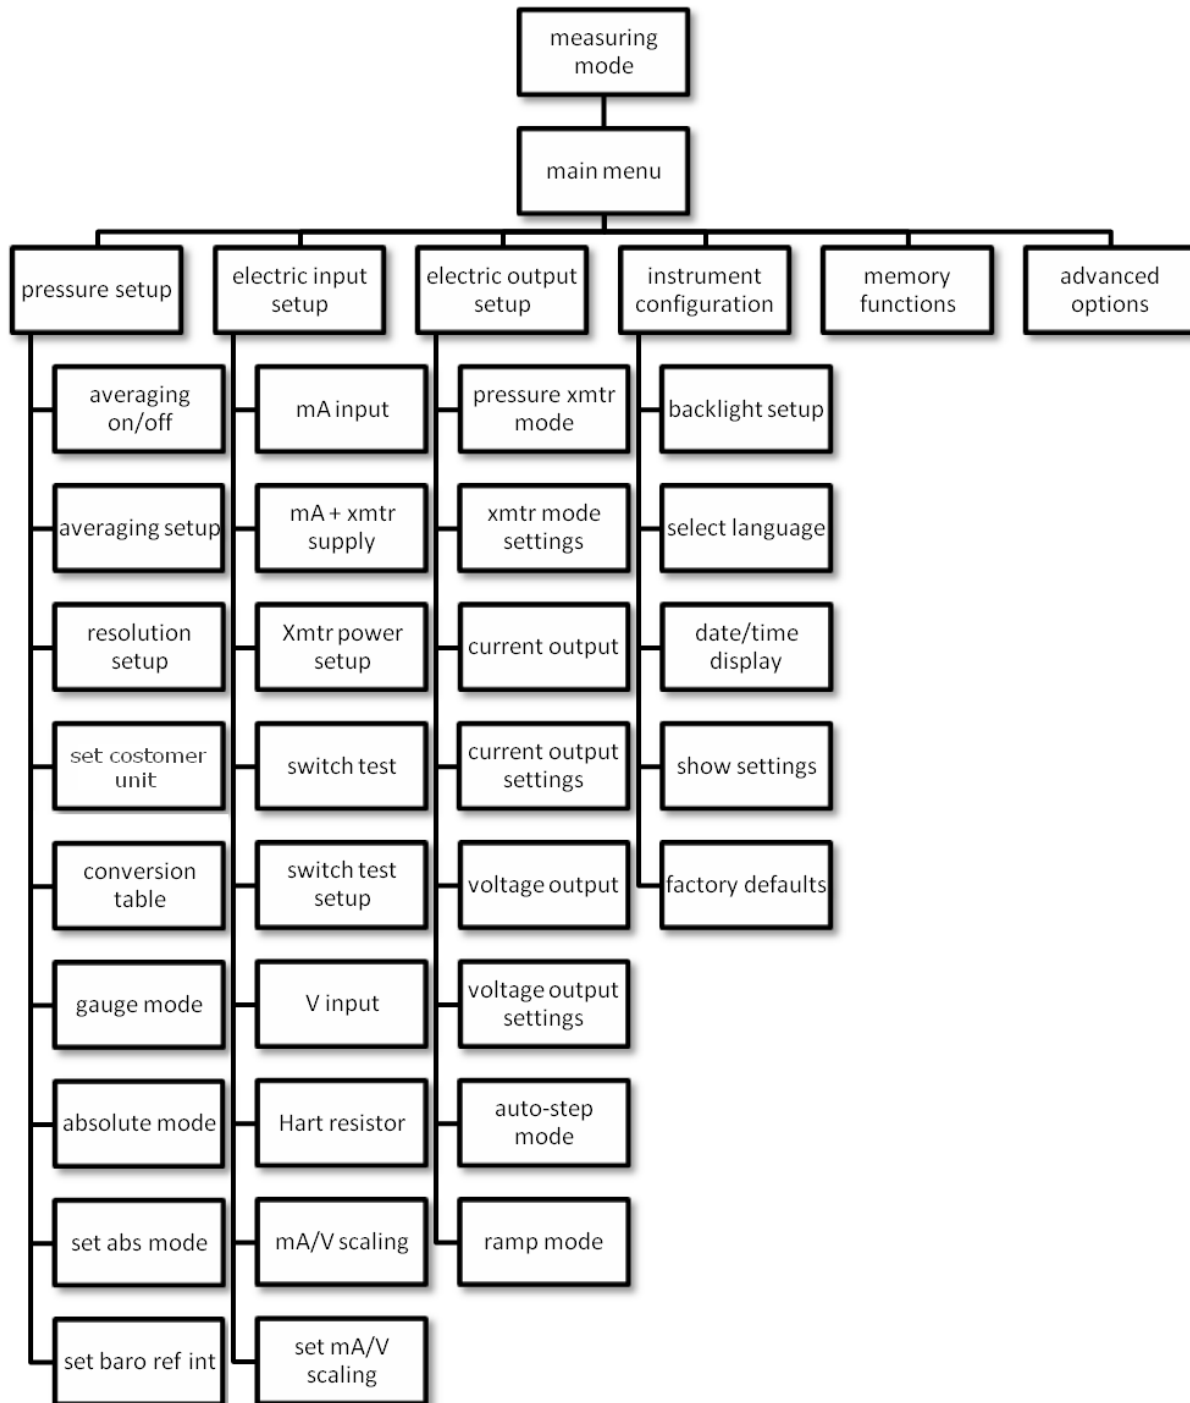

Calibrator Interface

Navigation Layout

Menu Structure

Note; for detailed description on all menu topics, refer to the user manual