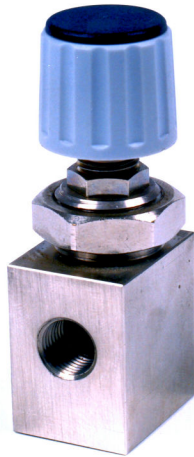

T1700 Mini Needle Valve

- *Low cost*
- *Durable*
- *Low torque*
- *Soft seated*
- *Tight shut-off*
- *Metering valve*
- *Adjustable gland packing*

Operation

For accurate control of pneumatic and vacuum pressures up to 400 bar. Soft seated needle for metering and shut-off. The gland packing can be adjusted

Technical specifications

Material

Chrome plated brass
Teflon seal

Dimensions

25 x 70 x 20 mm

Connection

1/8" NPT female
Max. pressure 400 bar

Distributor: